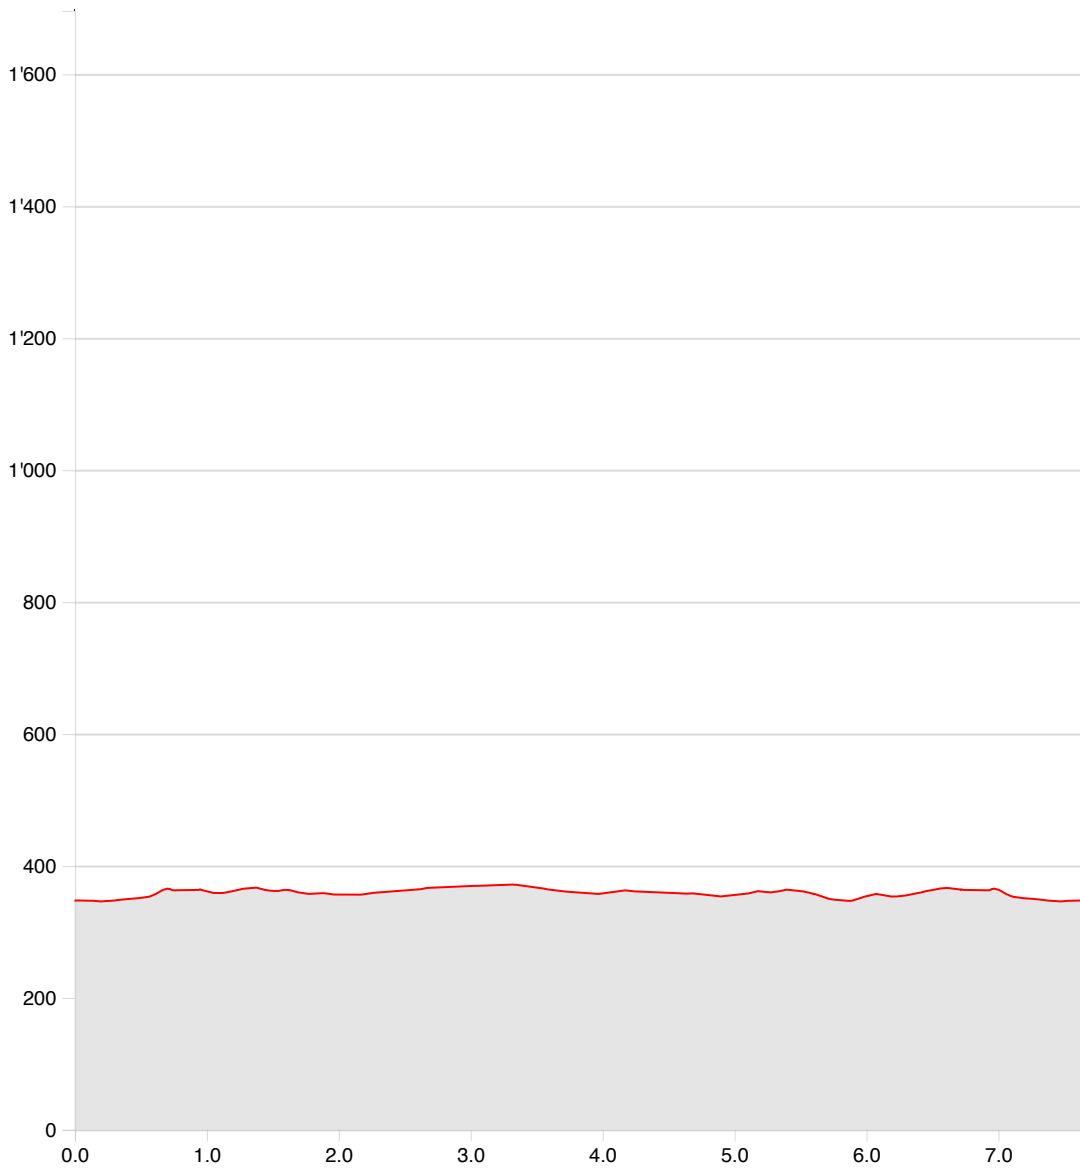

Walk
2023-10-22 Bruderholz Circuit with
Farm

25.09.2023

Length	7.68 km	Min/max elev.	346 m/371 m
Ascents/Descents	94 m/94 m	Hiking	1 h 52 min