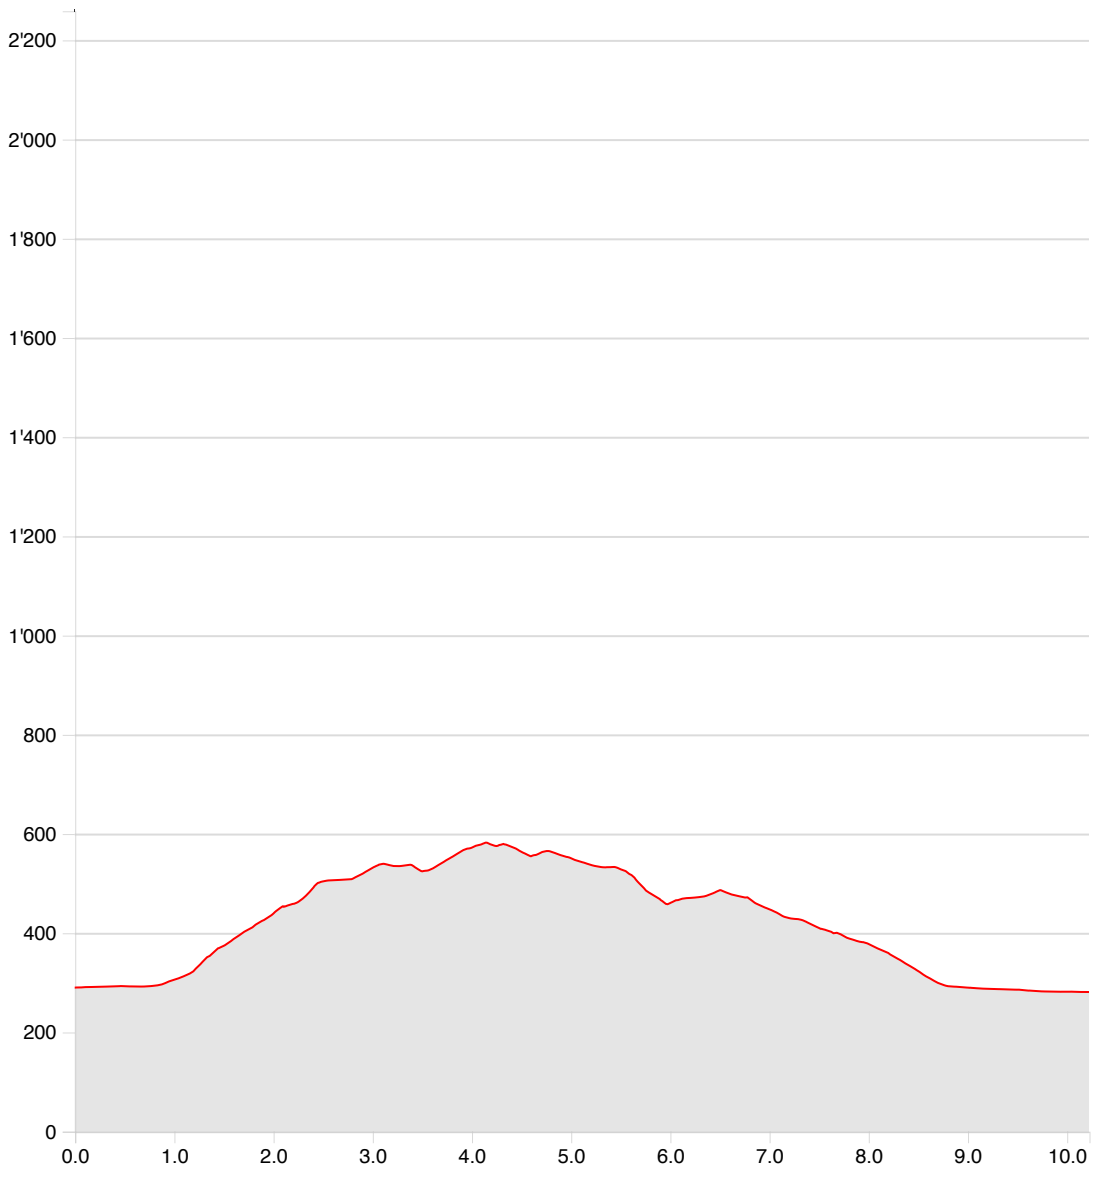

Hike
2023-09-24 Pratteln-Muttenz

24.09.2023

Length	10.22 km	Min/max elev.	281 m/582 m
Ascents/Descents	358 m/367 m	Hiking	2 h 49 min